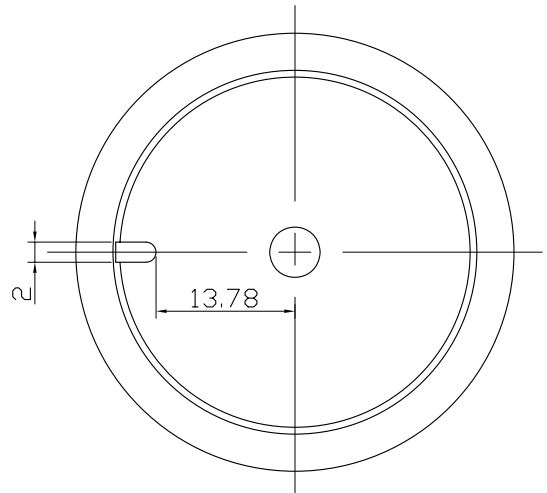

DATA:
 single thread
 p=4.24
 right- hand thread

Mark	Modifications	Modifier	Date

PRODUCT: 20g PETG JAR- jar
 DRW. NO: PJ2020027-20ml

$0 \geq 10 \rightarrow \pm 0.15$ $10 \geq 40 \rightarrow \pm 0.20$ $40 \geq 90 \rightarrow \pm 0.3$ $90 \geq 200 \rightarrow \pm 0.5$ Angular $\rightarrow \pm 0.5^\circ$	MAT' L: PETG	PART WEIGHT:	DESIGNER: Eric
	SCALE:	DATE: 2008/09/16	CHECKED BY:
PROG:	PAGE:	APPROVED BY:	