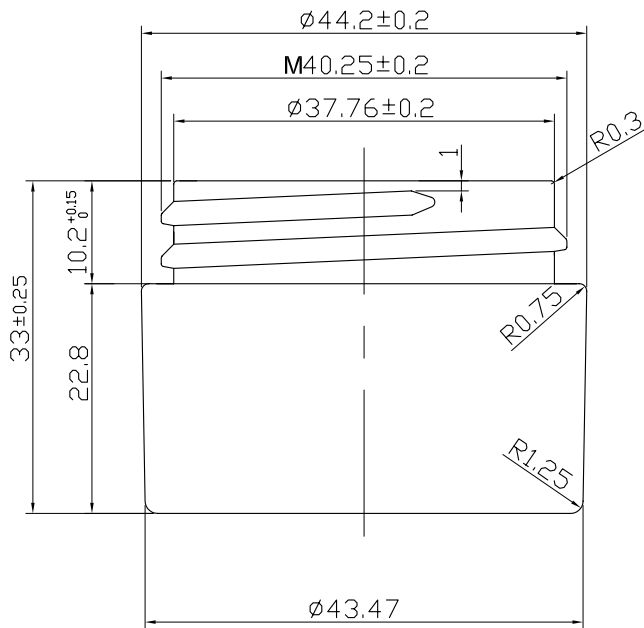

DATA:
 single thread
 p=4.24
 right- hand thread

Mark	Modifications	Modifier	Date

PRODUCT: 20g PETG JAR- jar
 DRW. NO: PJ2020027-20ml

$0 \geq 10 \rightarrow \pm 0.15$ $10 \geq 40 \rightarrow \pm 0.20$ $40 \geq 90 \rightarrow \pm 0.3$ $90 \geq 200 \rightarrow \pm 0.5$ Angular $\rightarrow \pm 0.5^\circ$	MAT' L: PETG	PART WEIGHT:	DESIGNER: Eric
	SCALE:	DATE: 2008/09/16	CHECKED BY:
PROG:	PAGE:	APPROVED BY:	