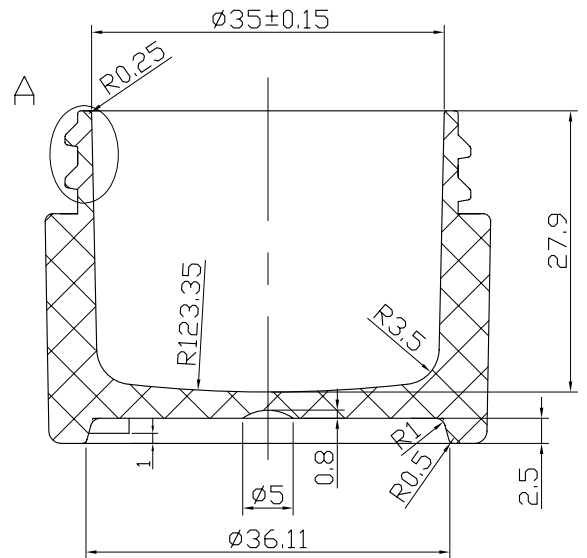

DATA:
 single thread
 p=4.24
 right- hand thread

Mark	Modifications	Modifier	Date

PRODUCT: 20g PETG JAR- jar
 DRW. NO: PJ2020027-20ml

$0 \geq 10 \rightarrow \pm 0.15$ $10 \geq 40 \rightarrow \pm 0.20$ $40 \geq 90 \rightarrow \pm 0.3$ $90 \geq 200 \rightarrow \pm 0.5$ Angular $\rightarrow \pm 0.5^\circ$	MAT' L: PETG	PART WEIGHT:	DESIGNER: Eric
	SCALE:	DATE: 2008/09/16	CHECKED BY:
PROG:	PAGE:	APPROVED BY:	